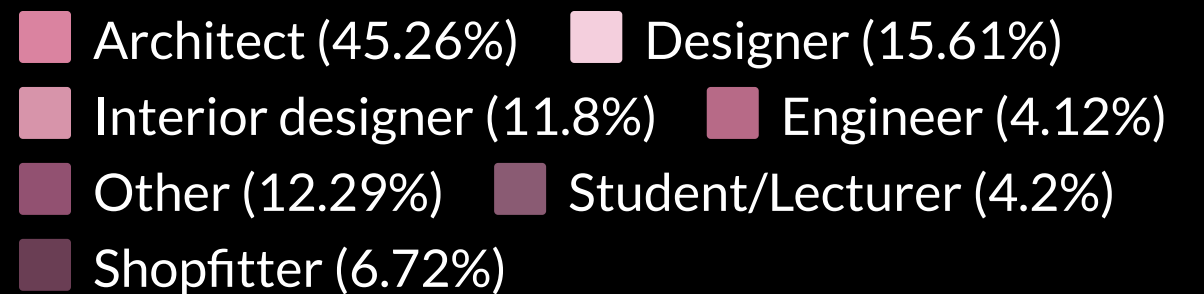

# Visitor breakdown ARCHITECT@WORK Milan 2019

3.685 Specifiers

## ARCHITECT @WORK

ITALY

90%

How VISITORS rated the event

86%

How EXHIBITORS rated the event