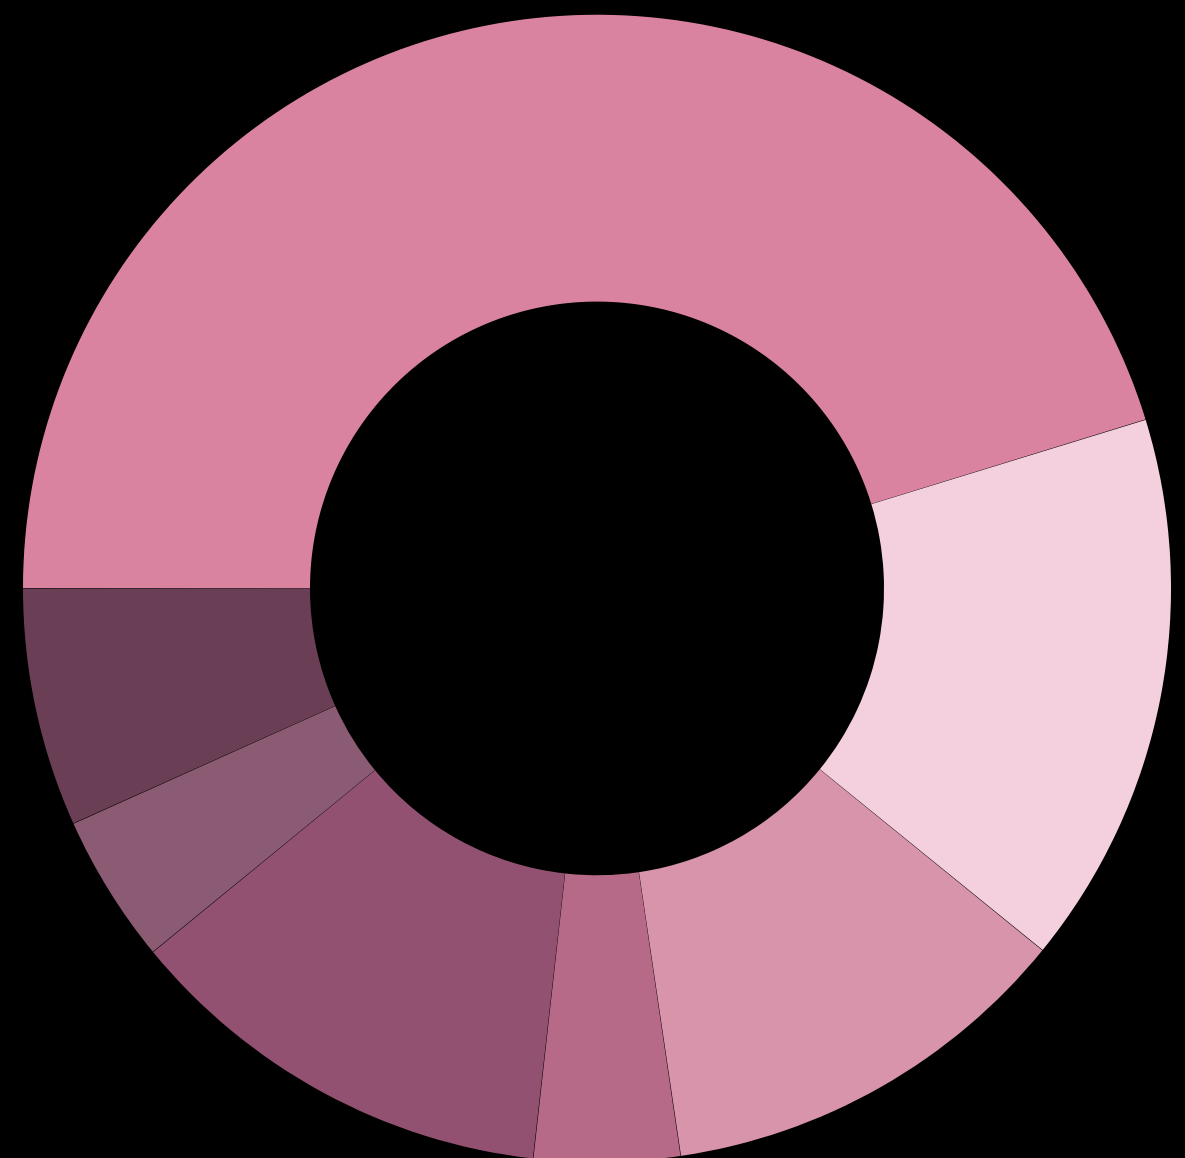

# Visitor breakdown ARCHITECT@WORK Milan 2019

3.685 Specifiers

## ARCHITECT @WORK

ITALY

90%

How VISITORS rated the event

86%

How EXHIBITORS rated the event